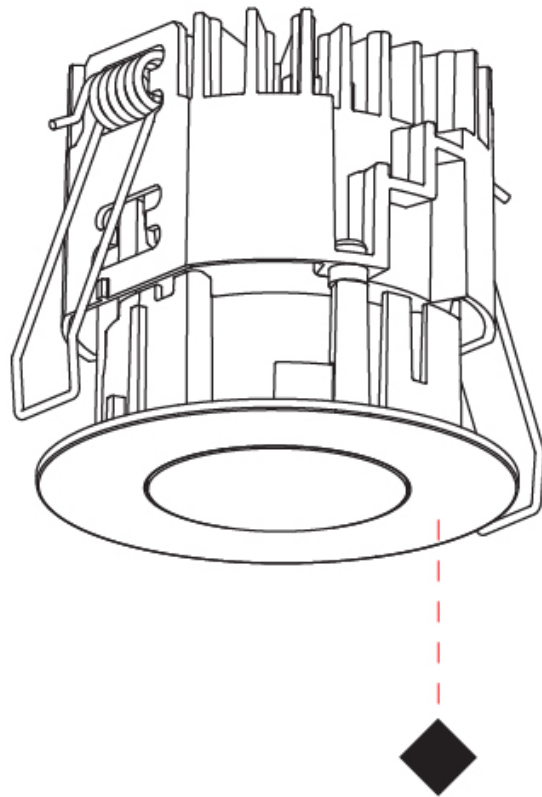

OIKO PRO ROUND FIXED RECESSED

A35870-

PROJECT

TYPE

SPECIFIER

QUANTITY

DATE