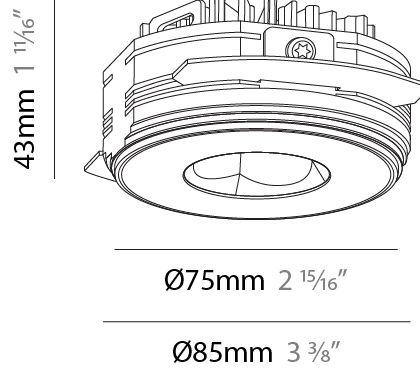

PHYSICAL

Shape: Round
Diameter (mm): 75
Diameter (in): 2 15/16
Height (mm): 43
Height (in): 1 11/16
Ceiling Thickness (mm): 10 / 12.5 / 15 / 25
Ceiling Thickness (in): 3/8 or 1/2 or 9/16 or 1
Min. Recessing Depth (mm): 50
Min. Recessing Depth (in): 1 15/16
Light Distribution: Direct
Diffuser: Lens Pack - Spread Lens / Linear Spread Lens / Honeycomb Louver
Fixture Finish: SSR / BKV / CWI / CRY / HAB / UFT / ITA / RUA / FTG / MYG / LOD / PUS / FRO / FUP / KIA / POP / BLS / SPG / MEY / GOH / GUM / CHC / COM / ABZ / JAG / OBR / MOS / ROR
Fixture Material: Aluminum Die Cast
Cut-out Measurements: 86mm / 2 11/16" Diameter

ELECTRICAL

Lamp Type: LED (Zhaga Standard)
Input Wattage (W): 15
Total Output Wattage (W): 13.6
Dimming: Tri-Mode (Non-Dimming and Phase Dimming (120Vac only) and 0-10V Dimming)
Driver Included: No
Driver Location: Recessed Housing
Driver Type: Constant Current - Universal
Driver Class: Class 2
Input Voltage (V): 120 - 277
Constant Current (MA): 350

LED

Color Temperature (°K): 2700 / 3000 / 3500 / 4000
Max. Delivered Lumen (lm): 1464 / 1556 / 1630 / 1645
Nominal Lumen (lm): 1566 / 1665 / 1743 / 1759
CRI: >90 CRI
Lamp Life (hrs): 50000

OPTICAL

Reflector°: 60
Adjustability: Fixed

RATINGS AND CERTIFICATIONS

Certified By: Certified for North American Standards
IP rating: IP20