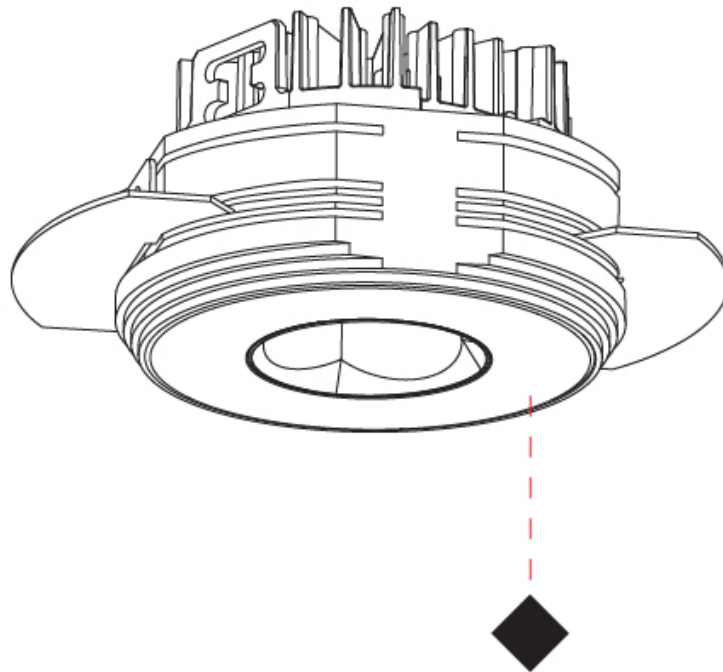

OIKO PRO ROUND FIXED TRIMLESS

A35879-

PROJECT

TYPE

SPECIFIER

QUANTITY

DATE