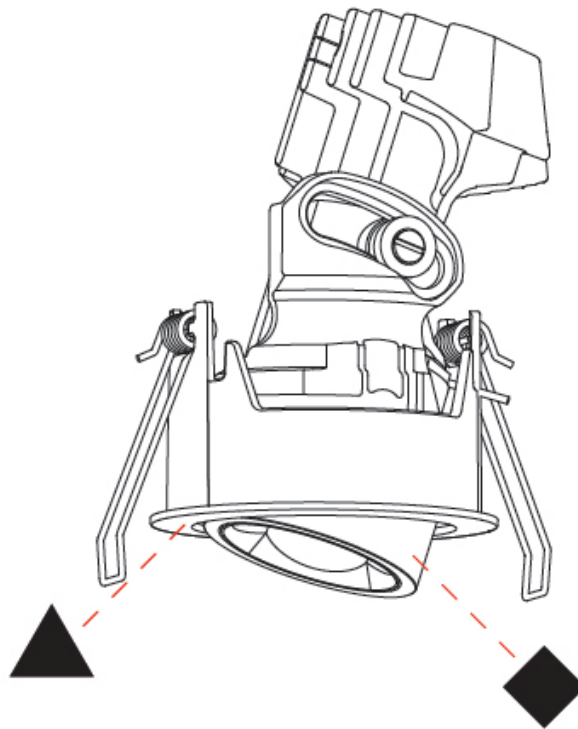

## OIKO PRO ROUND ADJUSTABLE RECESSED

A35842-

PROJECT \_\_\_\_\_

TYPE \_\_\_\_\_

SPECIFIER \_\_\_\_\_

QUANTITY \_\_\_\_\_

DATE \_\_\_\_\_

PROJECT	
TYPE	
SPECIFIER	
QUANTITY	
DATE	