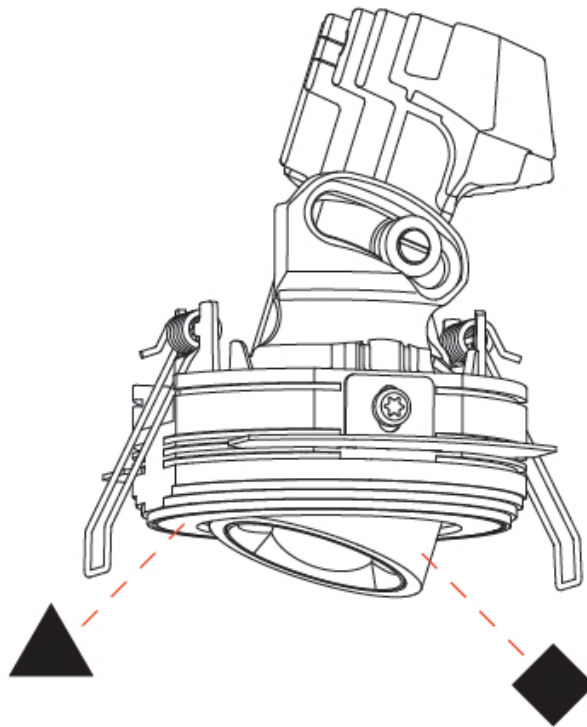

OIKO PRO ROUND ADJUSTABLE TRIMLESS

A35816-

PROJECT	_____
TYPE	_____
SPECIFIER	_____
QUANTITY	_____
DATE	_____